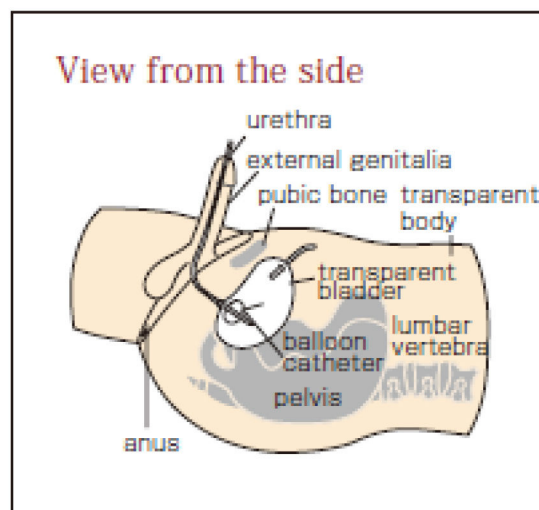

# Sakamoto Transparent Male Catheter Model

Can observe indwelling condition of balloon catheter and flow of urine.

Can practice proper catheterization

- The External Genitalia is Extremely Realistic You can Learn Actual Resistance and Pressure.
- The Pelvis is Built-in.
- Urine (water) Actually Flows by Catheterization.

Description  
 Sakamoto Transparent Male Catheter Model